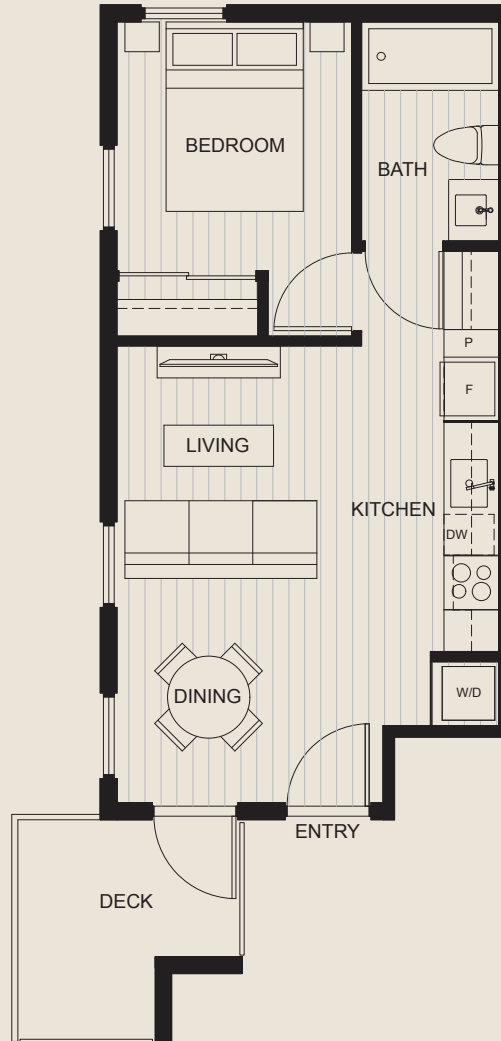

A2

1 BED + 1 BATH

INTERIOR 440 SF

EXTERIOR 70 SF

TOTAL 510 SF

UNITS: 212, 312, 412, 512, 612

LAUREL
MARPOLE

LEVELS 2-6