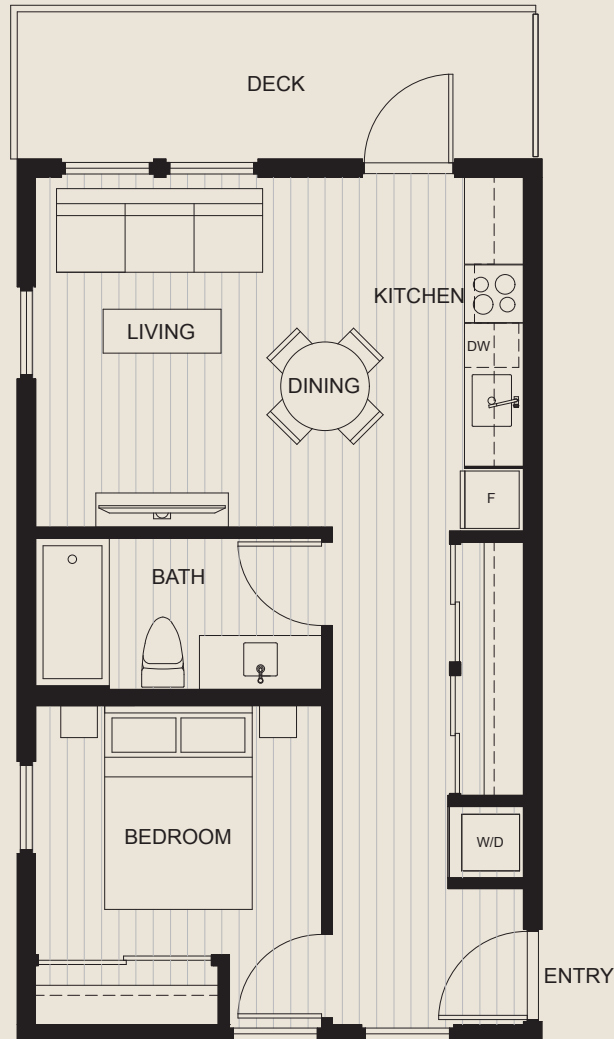

A4

1 BED + 1 BATH

INTERIOR 535 SF

EXTERIOR 88 SF

TOTAL 627 SF

UNITS: 223, 423, 623

LAUREL
MARPOLE

The developer reserves the right to make modifications to floorplans, project design, materials and specifications without prior notice to maintain the high standards of this development.