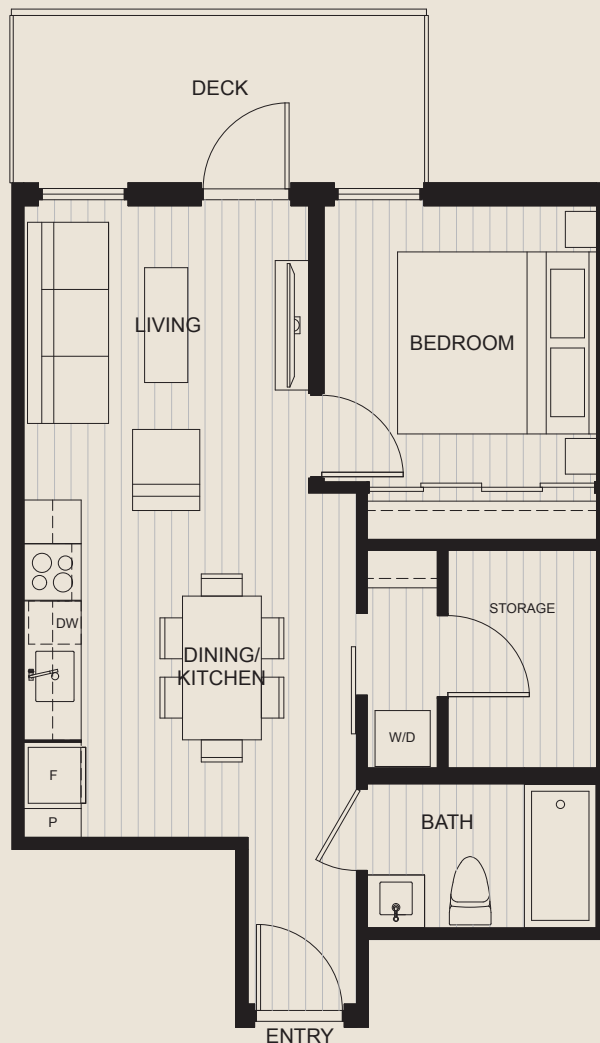

A5a

1 BED + 1 BATH

INTERIOR 575 SF

EXTERIOR 84 SF

TOTAL 659 SF

UNITS: 335, 535

LAUREL
MARPOLE

LEVELS 3 & 5