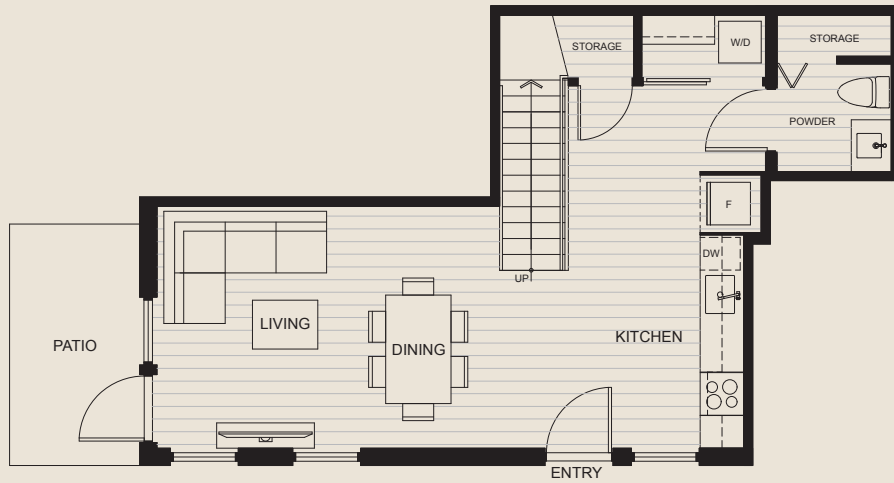

TH1

3 BED + 2.5 BATH

INTERIOR 1152 SF

EXTERIOR 60 SF

TOTAL 1212 SF

UNIT: 133

LAUREL
MARPOLE

SECOND

MAIN

LEVEL 1