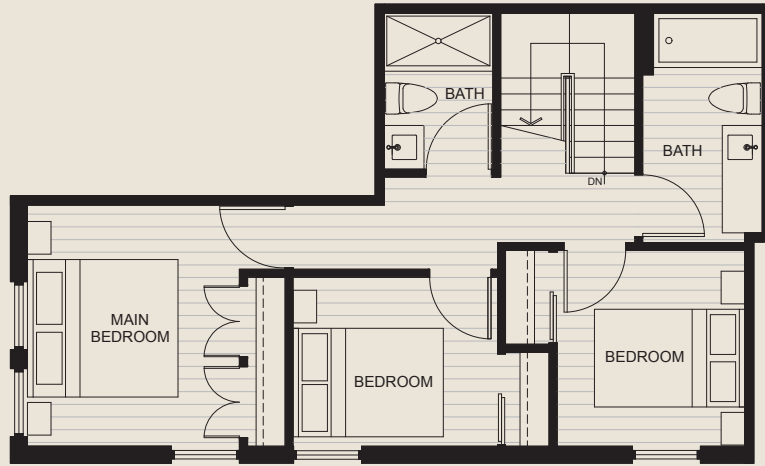

TH1

3 BED + 2.5 BATH

INTERIOR 1152 SF

EXTERIOR 60 SF

TOTAL 1212 SF

UNIT: 133

LAUREL
MARPOLE

SECOND

MAIN

LEVEL 1